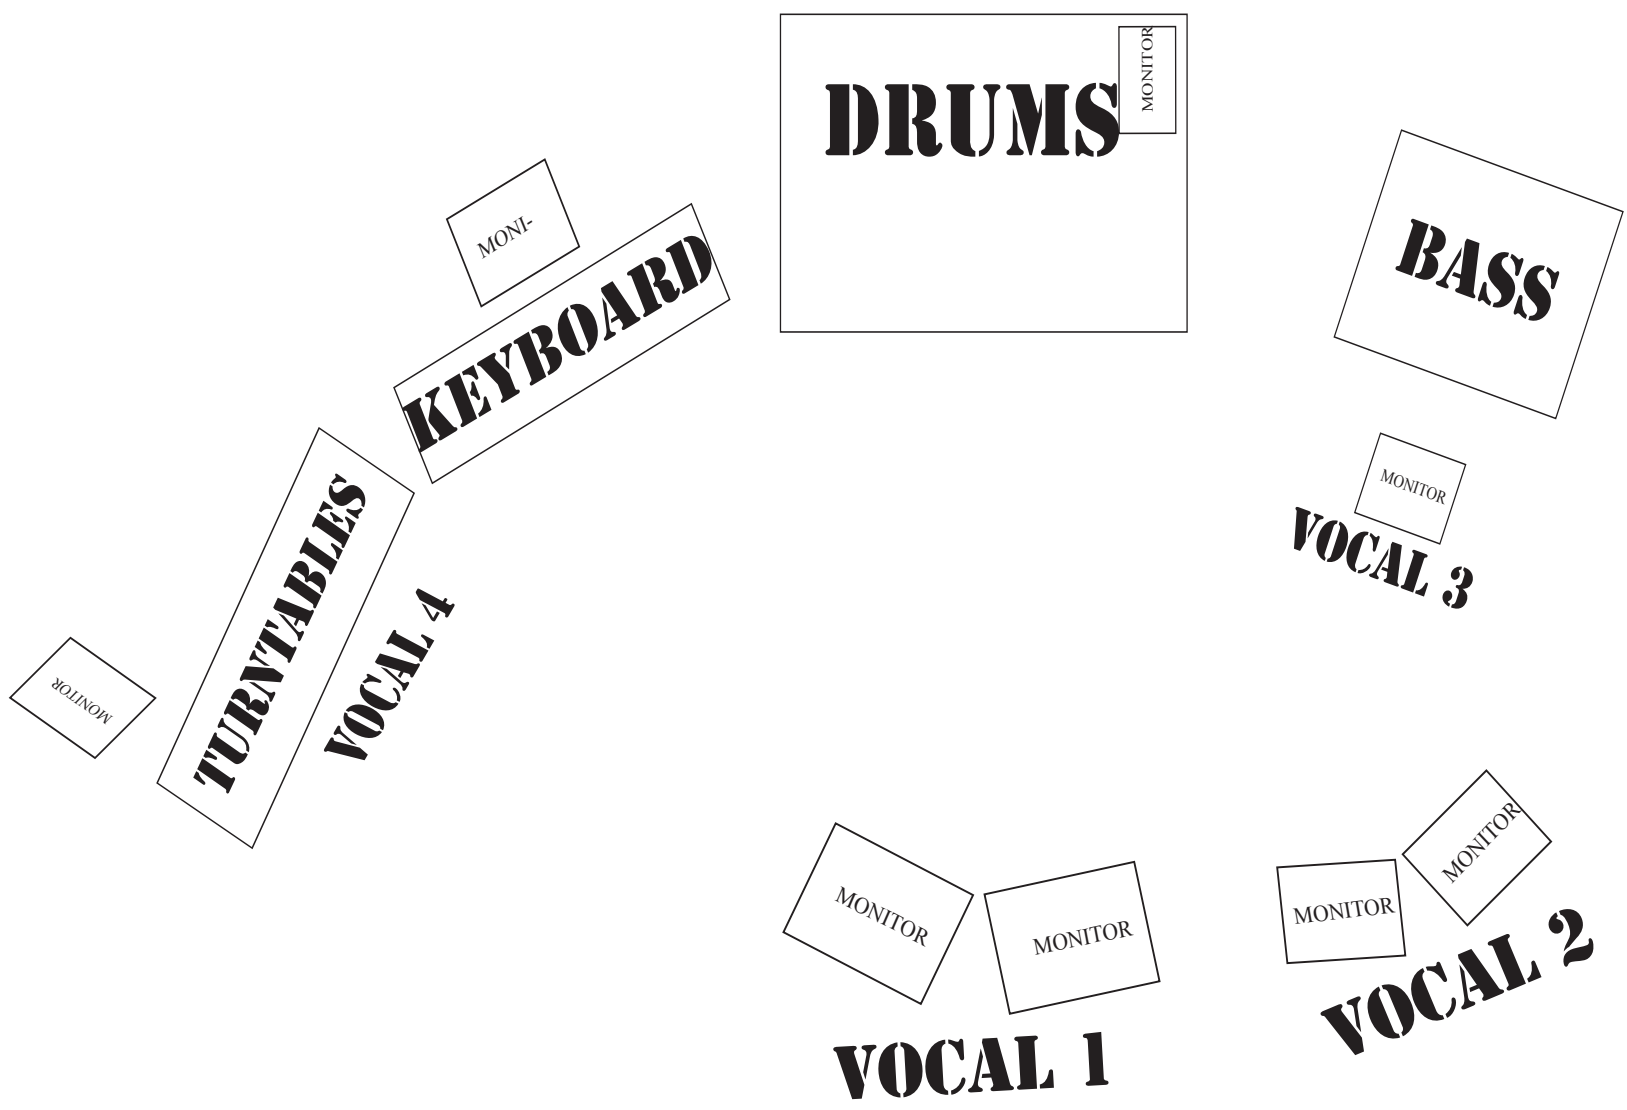

STAGE PLOT 1

INPUT LIST

1. Kick
2. Snare
3. Hat
4. Rack
5. Rack
6. Floor
7. Overhead Left
8. Overhead Right
9. Bass D.I.
10. Bass Microphone
11. Keys Left
12. Keys Right
13. Turntables Left
14. Turntables Right
15. Turntables Vox